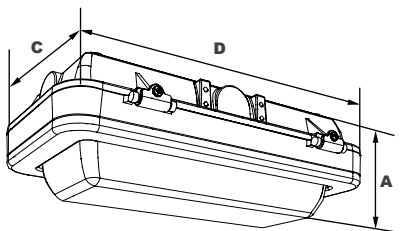

**/TAK**

½" NPS Threaded Adjustable Knuckle, Platinum Finish.

**/SSY**

Stainless Steel Yokes, Includes Hardware.

**/RPT**

Remote Programming Tool

**/DMS**

Internal Microwave Sensor with Dimming for Mounting Heights of 8 to 26'. 120-277VAC, 50/60Hz

**/SSQMB**

The power feed must be made at the drill point locations on the sides of the fixture, not through the Bracket, to maintain the Wet Locations listing.

<b>Width (D)</b>	309mm
<b>Length (C)</b>	178mm
<b>Height (A)</b>	SLLHES/O 102mm SLLHES/H 107mm SLLHES/V 107mm