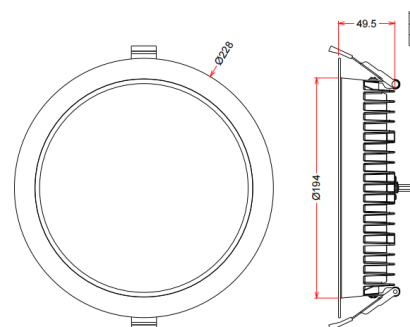

SLLRBX2/25/ST/WH/CCT

LIFE . ILLUMINATED

Call today on **0151 420 6000**
email sales@signatureledlighting.co.uk

For more products visit www.signatureledlighting.co.uk