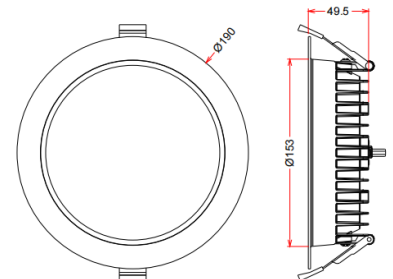

SLLRBX2/18/ST/WH/CCT