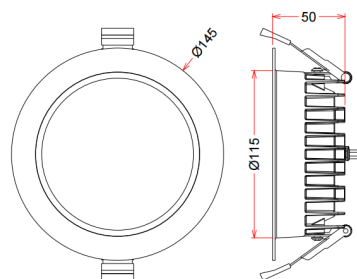

Specification

Product :	Boxer LED Downlight
Family Wattages:	12w / 18w / 25w
Guarantee:	3 Years
Lumen Output:	1428 - 3434
Lumens Per Watt:	118 - 139 + 10%
Colour Temperature:	3000K/4000K/5700K
IP Rating:	IP54
CRI:	>80
LED Forward Voltage	33-38V
Beam Angle:	90°
SDCM:	<6
Input Voltage:	AC200-240V
Dimming:	Non dim
Operating Temperature:	-20°C to +40°C
Product Weight:	12w 0.4kg 18w 0.58kg 25w 0.78kg

Operating Hours:	>50,000
Class:	Class II
Power Factor:	>0.90
Current LED	320mA
Mounting Options:	Recessed
LED Chips:	Hongli/ 2835SMD
Applications:	Interior
Inrush Current/Running Current 12w:	15.1A/113uS - 0.08A
Inrush Current/Running Current 18w:	16A/214uS - 0.14A
Inrush Current/Running Current 25w:	16A/214uS - 0.14A

SLLRBX2/12/ST/WH/CCT